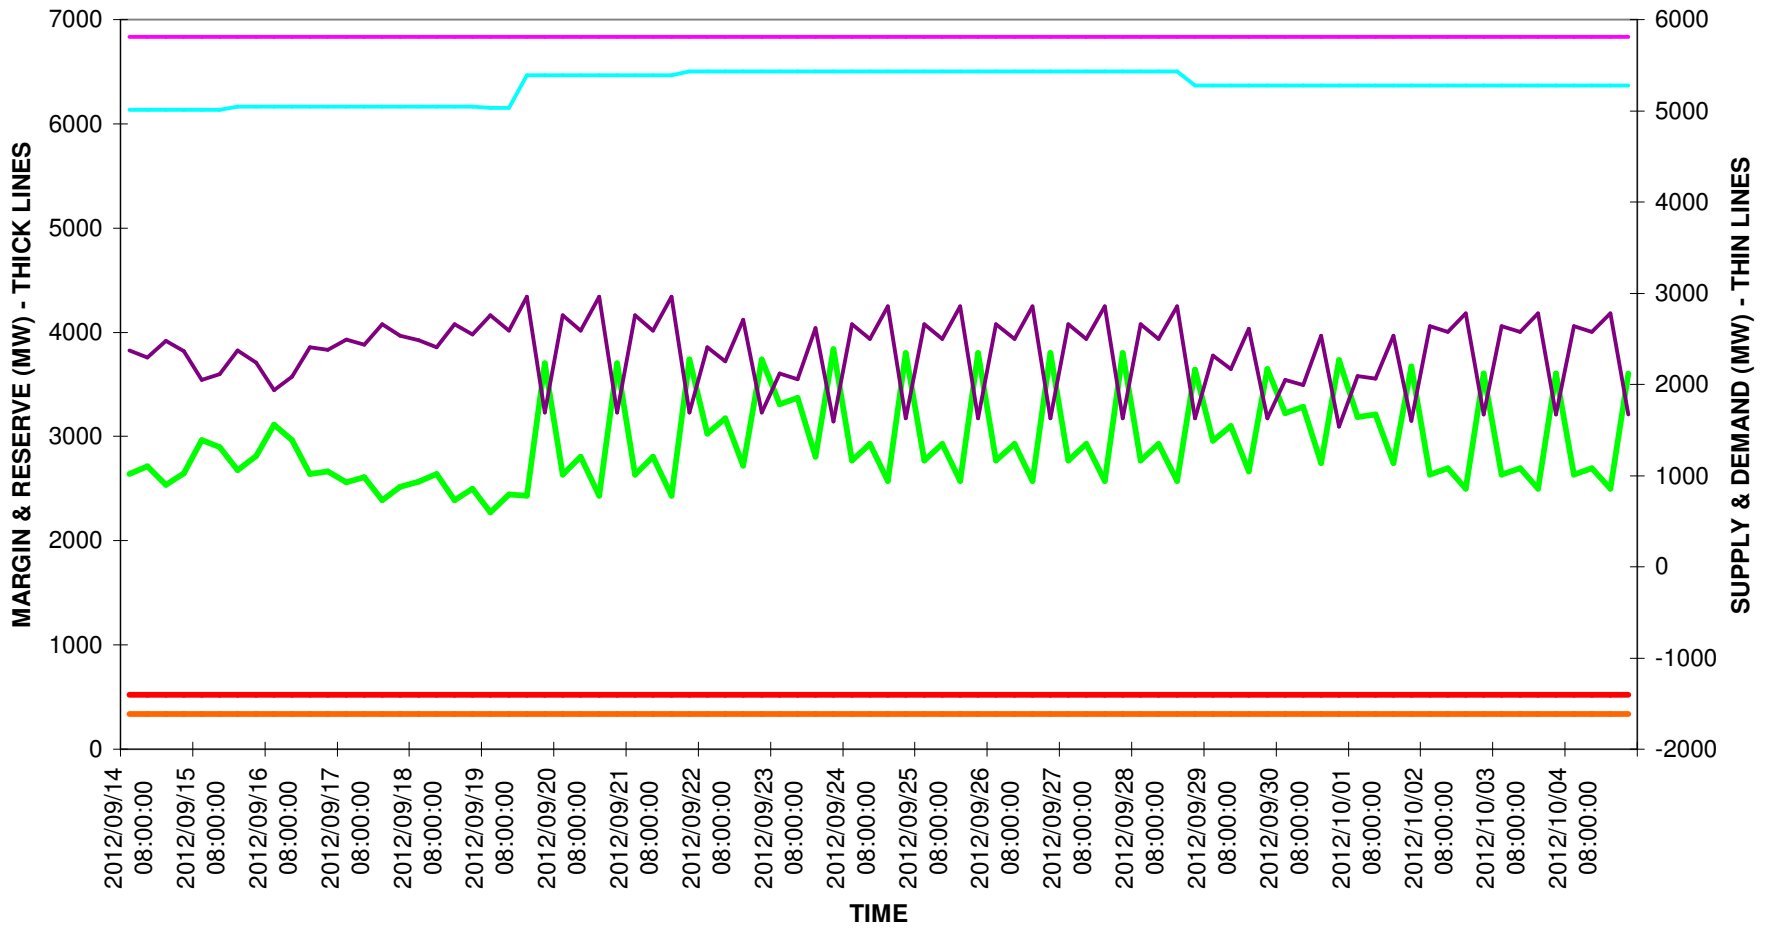

ST PASA OUTLOOK

- ST_PASA_RESERVE_MARGIN
 — RESERVE_CAPACITY_REQ
 — CAPACITY_PL_RESERVES_REQ
- PEAKLOAD_MEANP2SD
 — AVAILABLE_SUPPLY_CAPACITY
 — INSTALLED_GENERATION